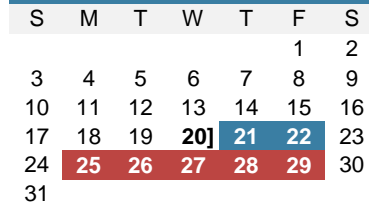

Spring Break
 Student & Staff Holiday / Bad Weather Day
 (Good Friday / Cesar Chavez & Dolores Huerta Day)
 Staff Development / Student Holiday (Eid al-Fitr)

Last Day of Classes
 Staff Development / Teacher Last Day
 Memorial Day Holiday

Juneteenth Holiday

July 2023

S	M	T	W	T	F	S
---	---	---	---	---	---	---

August 2023

S	M	T	W	T	F	S
---	---	---	---	---	---	---

September 2023

S	M	T	W	T	F	S
---	---	---	---	---	---	---

October 2023

S	M	T	W	T	F	S
---	---	---	---	---	---	---

November 2023

S	M	T	W	T	F	S
---	---	---	---	---	---	---

December 2023

S	M	T	W	T	F	S
---	---	---	---	---	---	---

January 2024

S	M	T	W	T	F	S
---	---	---	---	---	---	---

February 2024

S	M	T	W	T	F	S
---	---	---	---	---	---	---

March 2024

S	M	T	W	T	F	S
---	---	---	---	---	---	---

April 2024

S	M	T	W	T	F	S
---	---	---	---	---	---	---

May 2024

S	M	T	W	T	F	S
---	---	---	---	---	---	---