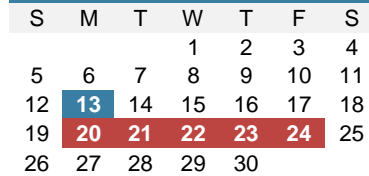

Spring Break
 Student & Staff Holiday / Bad Weather Day
 (Good Friday / Cesar Chavez & Dolores Huerta Day)
 Staff Development / Student Holiday (Eid al-Fitr)

Last Day of Classes
 Staff Development / Teacher Last Day
 Memorial Day Holiday

Juneteenth Holiday

July 2023

S	M	T	W	T	F	S
---	---	---	---	---	---	---

August 2023

S	M	T	W	T	F	S
---	---	---	---	---	---	---

September 2023

S	M	T	W	T	F	S
---	---	---	---	---	---	---

October 2023

S	M	T	W	T	F	S
---	---	---	---	---	---	---

November 2023

S	M	T	W	T	F	S
---	---	---	---	---	---	---

December 2023

S	M	T	W	T	F	S
---	---	---	---	---	---	---

January 2024

S	M	T	W	T	F	S
---	---	---	---	---	---	---